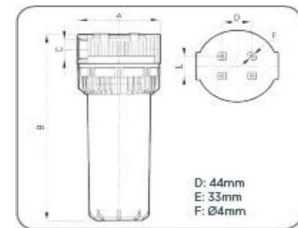

g DIMENSIONS

* Made to order

FP3 - with brass inserts - opaque bowl

Code	Length inches	Port Size	Dimension (axb) mm	Box Qty	Box Wt kg	Box Dimensions	Price B
A2040010	5	½"	122 x 174	24	18.74	570X430X440	£15.90
A2040020	7	½"	122 x 226	12	11.41	570X280X450	£17.05
A2040030	9¾	½"	122 x 294	12	12.15	570X360X450	£17.65
A2040040	20	½"	122 x 565	6	9.91	640x500x350	£48.44
A2040050	5	¾"	122 x 174	24	18.57	570X430X440	£15.94
A2040060	7	¾"	122 x 226	12	11.37	570X280X450	£17.09
A2040070	9¾	¾"	122 x 294	12	12.20	570X360X450	£17.71
A2040080	20	¾"	122 x 565	6	10.00	640x500x350	£48.55
A2040090	5	1"	122 x 179	24	19.76	570X430X440	£16.11
A2040100	7	1"	122 x 231	12	11.70	570X280X450	£17.38
A2040110	9¾	1"	122 x 299	12	12.60	570X360X450	£17.98
A2040120	20	1"	122 x 570	6	10.14	640x500x350	£48.77
A2040130	5	1 ¼"	126 x 189	24	21.72	570X430X440	£23.18
A2040140	7	1 ¼"	126 x 241	12	12.73	570X280X450	£24.38
A2040150	9¾	1 ¼"	126 x 319	12	13.52	570X360X450	£26.15
A2040160	20	1 ¼"	126 x 580	6	10.65	640x500x350	£53.96
A2040170	9¾	1 ½"	126 x 325	24	13.64	570X360X450	£28.03
A2040180	20	1 ½"	126 x 586	6	10.70	640X500X350	£57.04